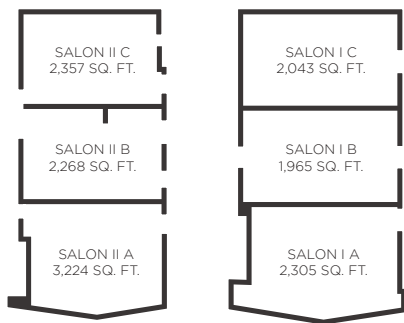

### EDEN ROC MEETING SPACE

LEGENDARY TOWER - LOBBY LEVEL

### OCEAN TOWER

BALLROOM 2  
UPPER LEVEL

BALLROOM 1  
LOBBY LEVEL